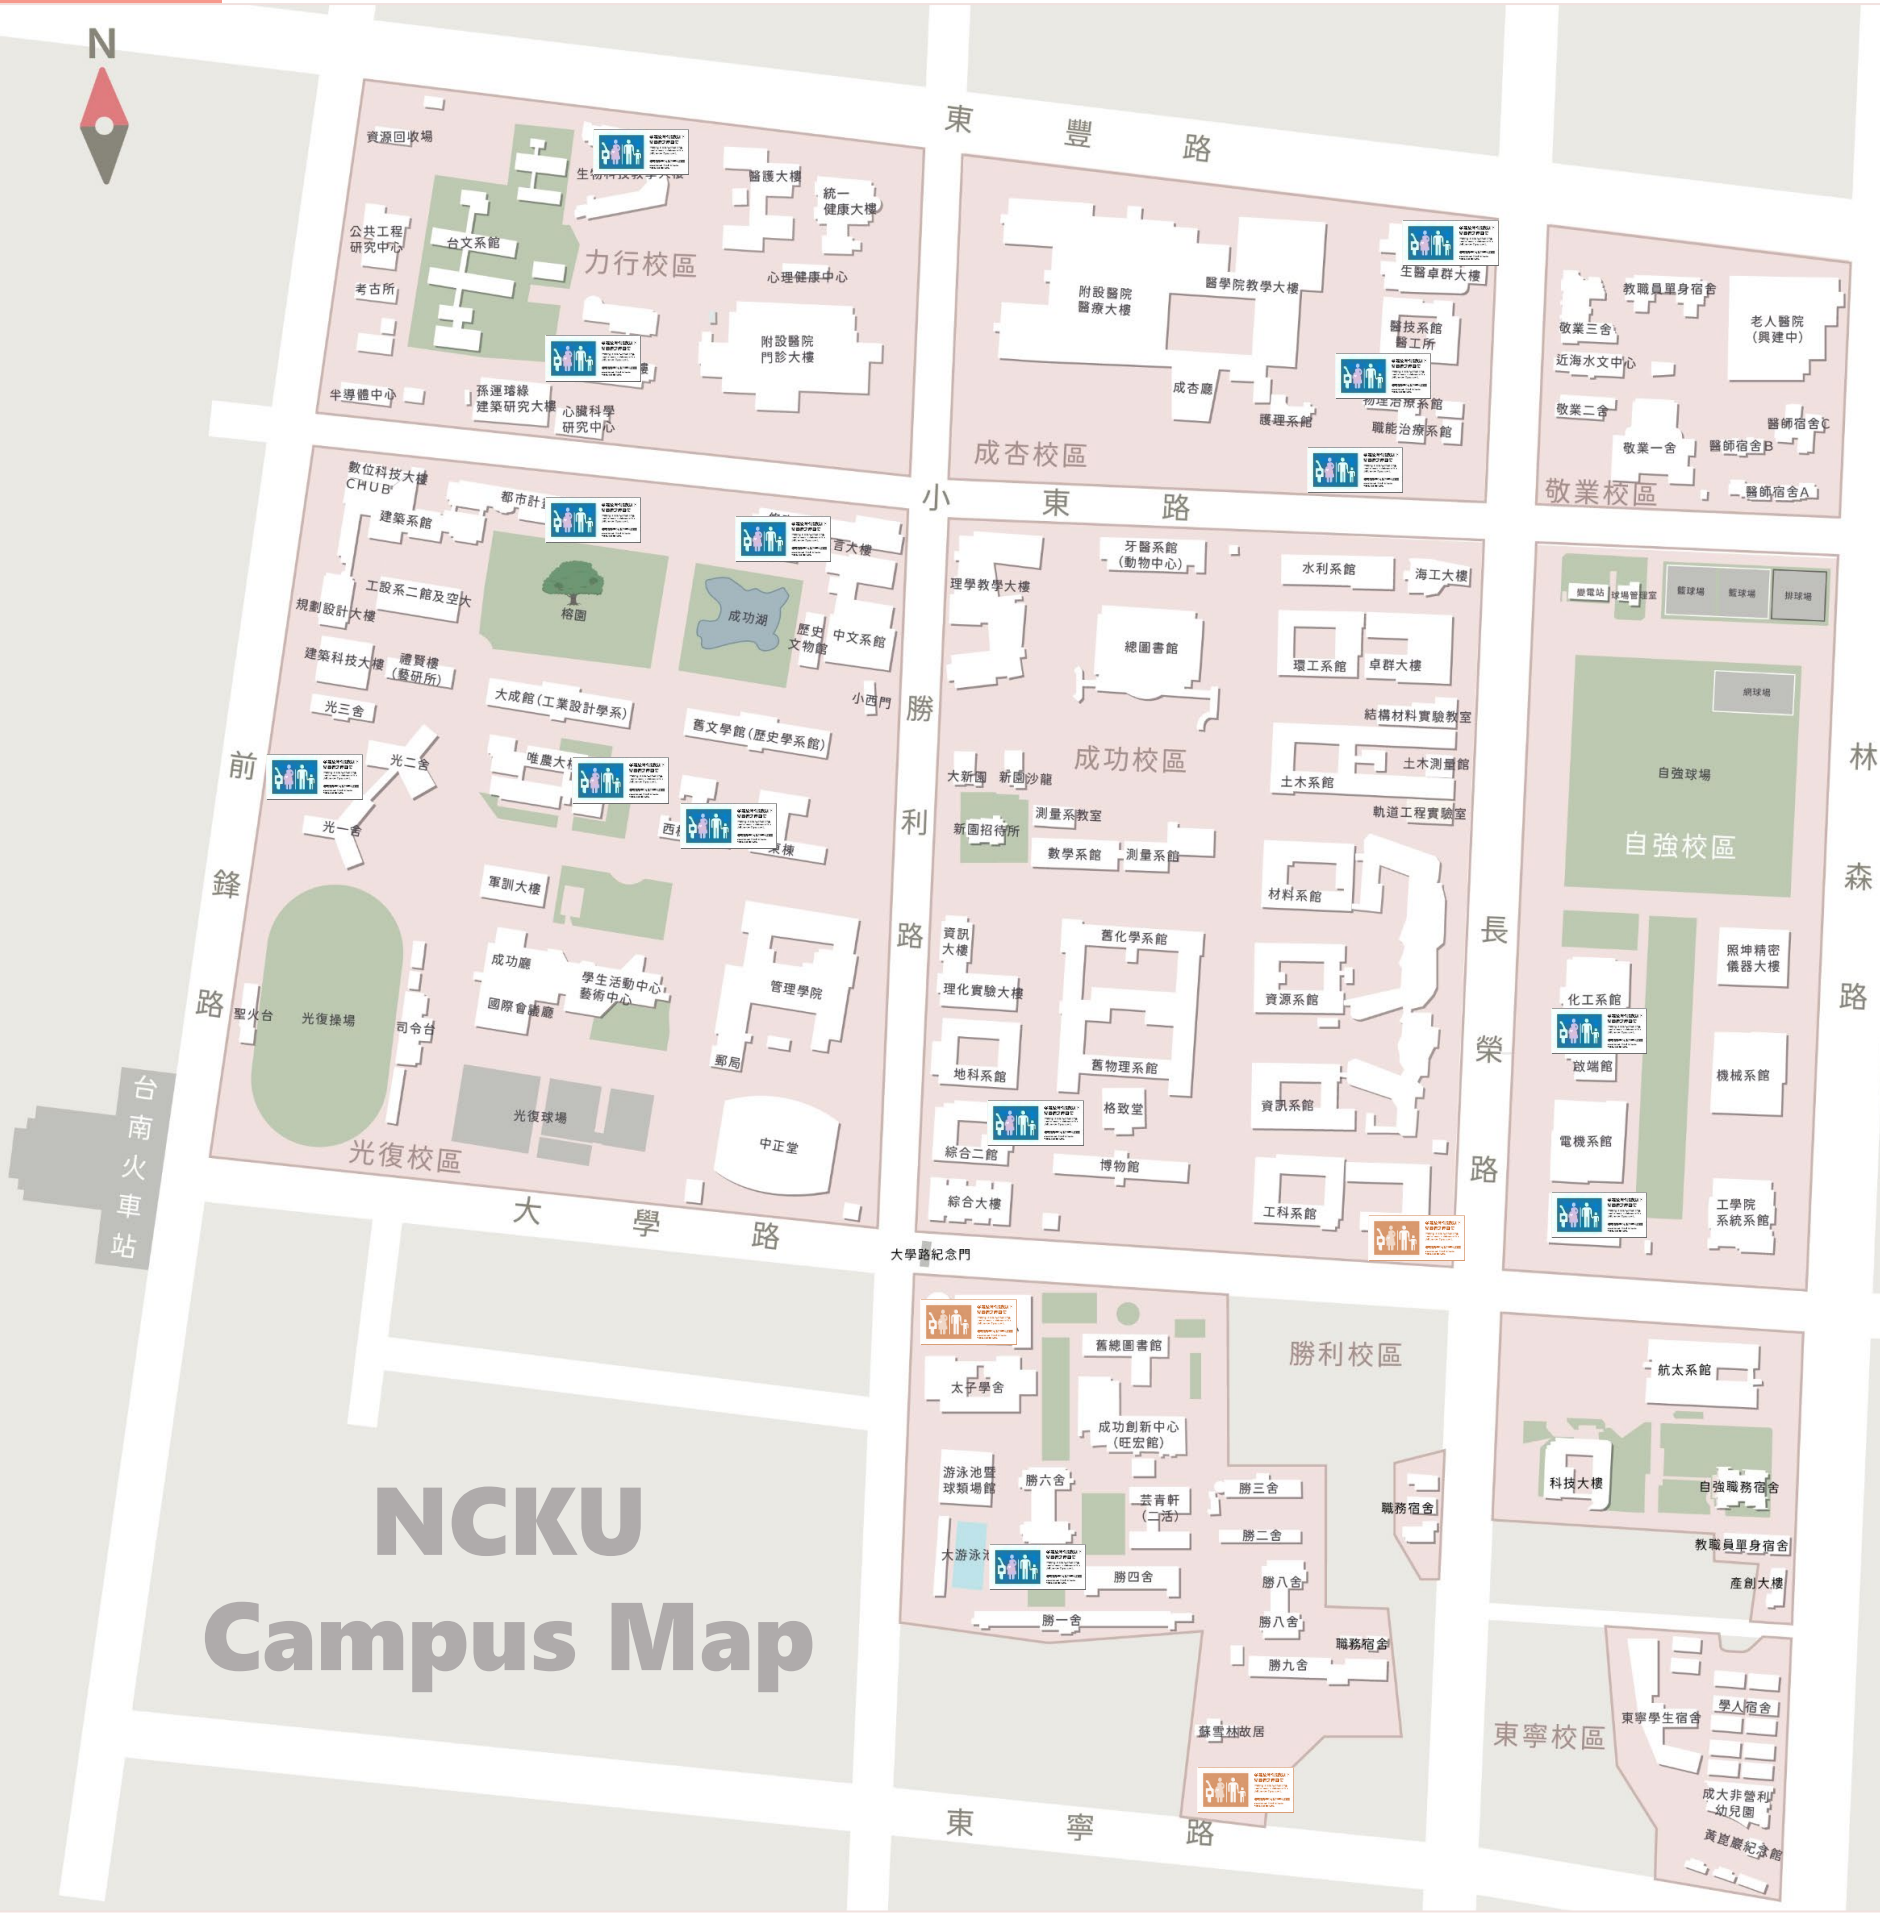

國立成功大學婦幼優先停車位分佈位置圖

2025.01.10

校區	位置	照片	位置	照片
光復	雲平大樓西棟B2		唯農大樓東側停車空間	
	光二舍西側停車空間		都計系館B2	
	修齊大樓B2			
成功	理學大道物理二館旁			
	勝利	勝六舍南側		
自強	奇美大樓B2		化工系館B2	
	力行	生科院大樓B2	社科院大樓B1	
成杏	生醫卓群B2			
	物治系南側		物治系北側	

國立成功大學
校本部平面圖

備註: 學校周邊收費停車場之婦幼停車格位皆符合公告規定，大學路地下停車場設有3個、勝利委外停車場設有2個、校友會館地下停車場設有6個 (位置詳上圖淺咖色圖示)

Locations of Priority Parking Spaces for Women and Children

2025.01.10

Campus	Location	Picture	Location	Picture
Kuang-Fu Campus	West Side of Yun-Ping Bldg. B2		East Side of Parking Space of Wei-Nong Bldg.	
	West Side of Parking Space of Kuang-Fu Student Dorm No. 2		Urban Planning Dept. Bldg. B2	
	Hsiu-Chi Bldg. B2			
Cheng-Kung Campus	Physics Bldg. No.2			
	South Side of Sheng-Li Student Dorm No. 6			
Tze-Chiang Campus	Chi Mei Building B2		Chemical Eng. Dept. B2	
Li-Hsing Campus	College of Bioscience and Biotechnology B2		College of Social Sciences B1	
Cheng-Hsing Campus	Center of Biomedical Excellency & Synergy in Taiwan B2			
	South Side of Physical Therapy Dept.		North Side of Physical Therapy Dept.	

NCKU Campus Map

Remark : The parking spaces for women and children in the paid parking lots around the school are all in compliance with the announcement. There are 3 spaces on University Road underground parking lots, 2 spaces on outsourced operation parking lots in Sheng-Li, and 6 spaces at the Zenda Suites underground parking lots. (The location is shown above in light brown color.)