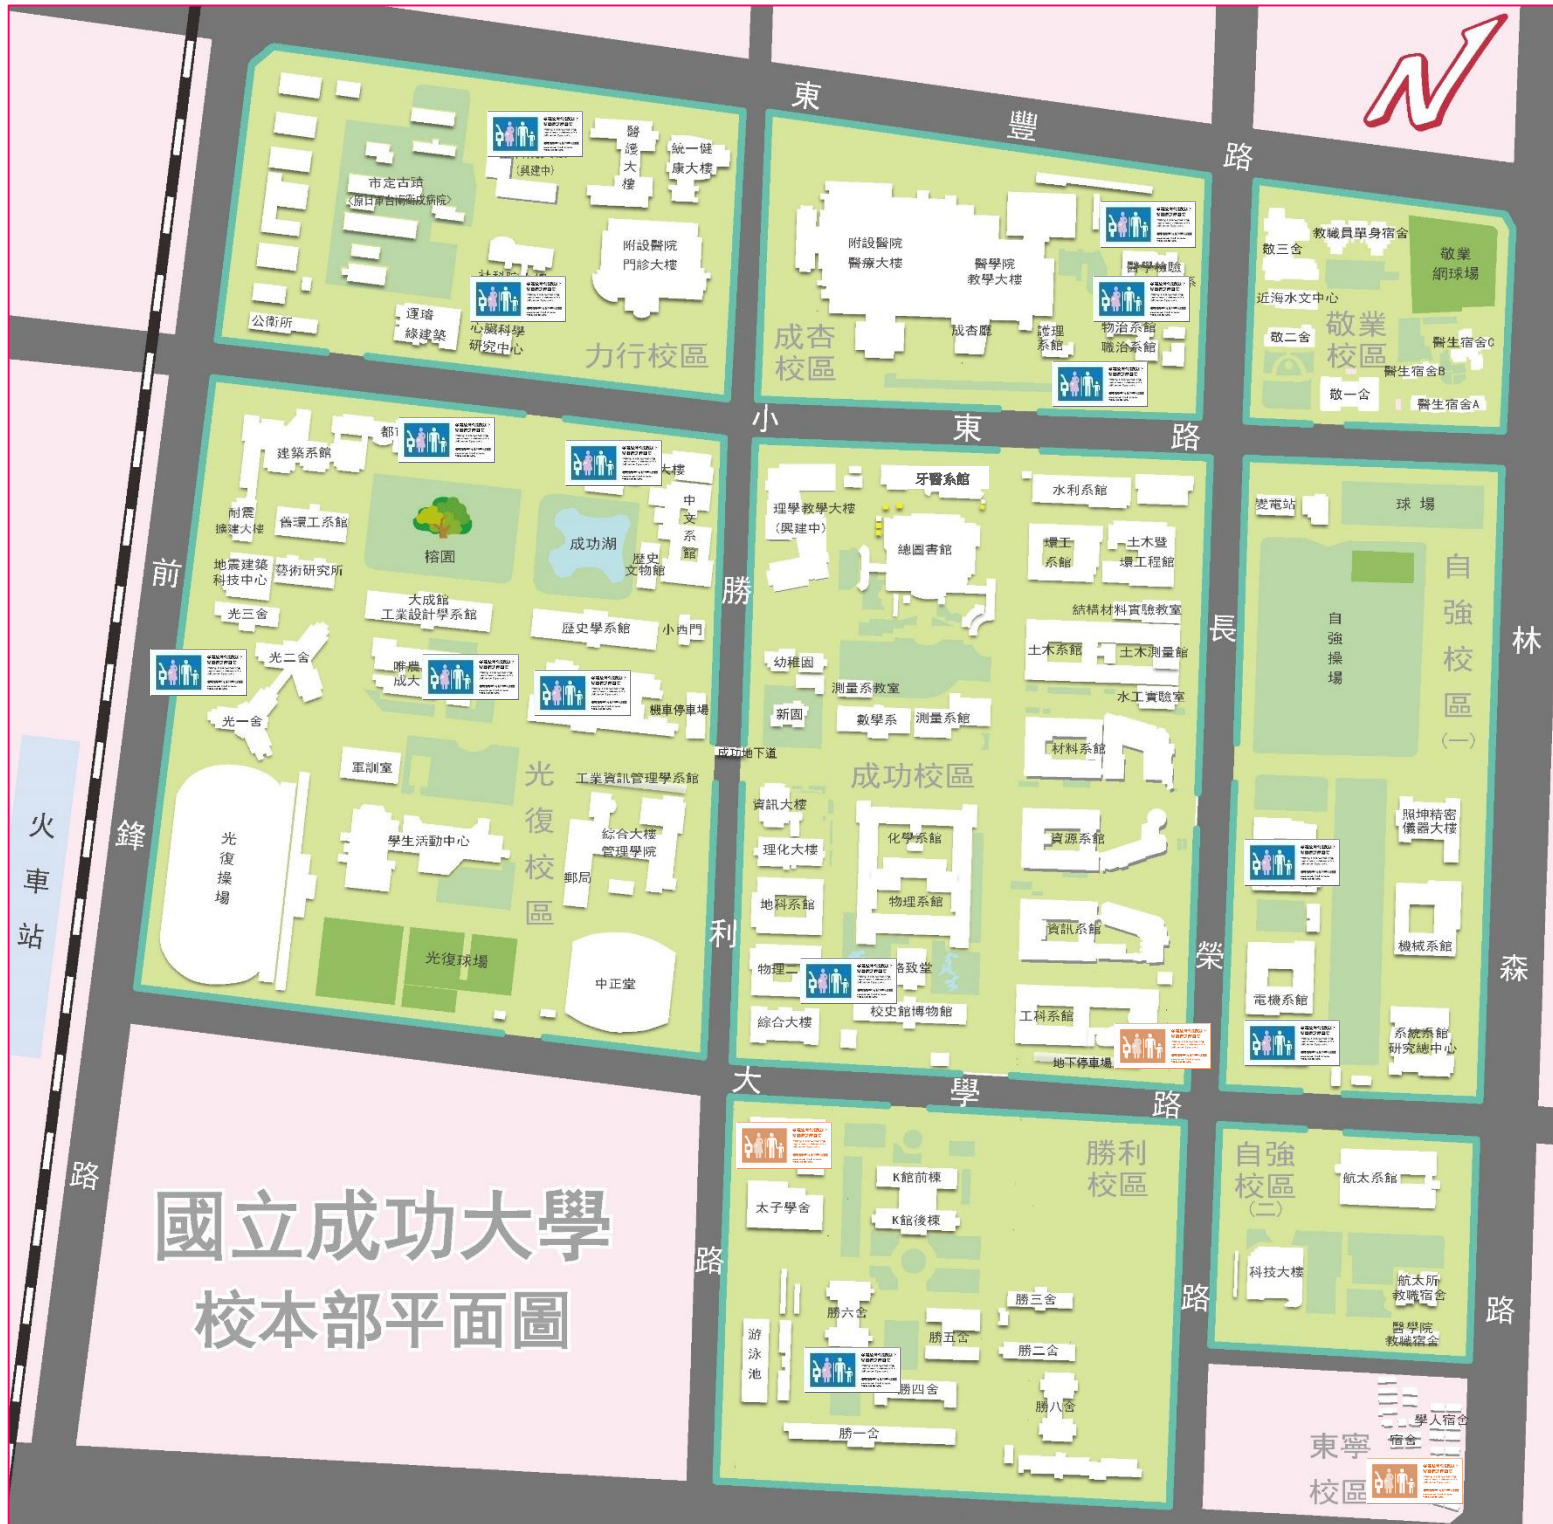

孕婦及育有6歲以下兒童者之停車位
 Parking is reserved for group, pregnant women or drivers with a child under 6 years old.
 適用於最高6000元至12000元的車種
 Vehicles will travel between 4:00pm and 6:00pm.

國立成功大學婦幼優先停車位分佈位置圖

2023.10.17

校區	位置	照片
	光二舍西側停車空間	
	唯農大樓東側停車空間	
光復	雲平大樓西棟B2	
	修齊大樓B2	
	都計系館B2	
成功	理學大道物理二館旁	
勝利	勝六舍南側	
自強	奇美大樓B3	
	化工系館B3	
	生科院大樓B2	
力行	社科院大樓B1	

備註：學校周邊收費停車場之婦幼停車格位皆符合公告規定，大學路地下停車場設有3個、東寧委外停車場設有2個、校友會館地下停車場設有6個。(位置詳上圖淺咖色圖示)

成杏	生醫卓群 B2		物治系南、北側各一		
----	---------	--	-----------	--	--

Locations of Priority Parking Spaces for Women and Children

2023.10.17

Campus	Location	Picture
Kuang-Fu Campus	West Side of Parking Space of Kuang-Fu Student Dorm No. 2	
	East Side of Parking Space of Wei-Nong Bldg.	
	West Side of Yun-Ping Bldg. B2	
	Hsiu-Chi Bldg. B2	
	Urban Planning Dept. Bldg. B2	
Cheng-Kung Campus	Physics Bldg. No.2	
	South Side of Sheng-Li Student Dorm No. 6	
Tze-Chiang Campus	Chi Mei Building B3	
	Chemical Eng. Dept. B3	
Li-Hsing Campus	College of Bioscience and Biotechnology B2	
	College of Social Sciences B2	

Remark : The parking spaces for women and children in the paid parking lots around the school are all in compliance with the announcement. There are 3 spaces on University Road underground parking lots, 2 spaces on outsourced operation parking lots in Dong-Ning, and 6 spaces at the Zenda Suites underground parking lots. (The location is shown above in light brown color.)