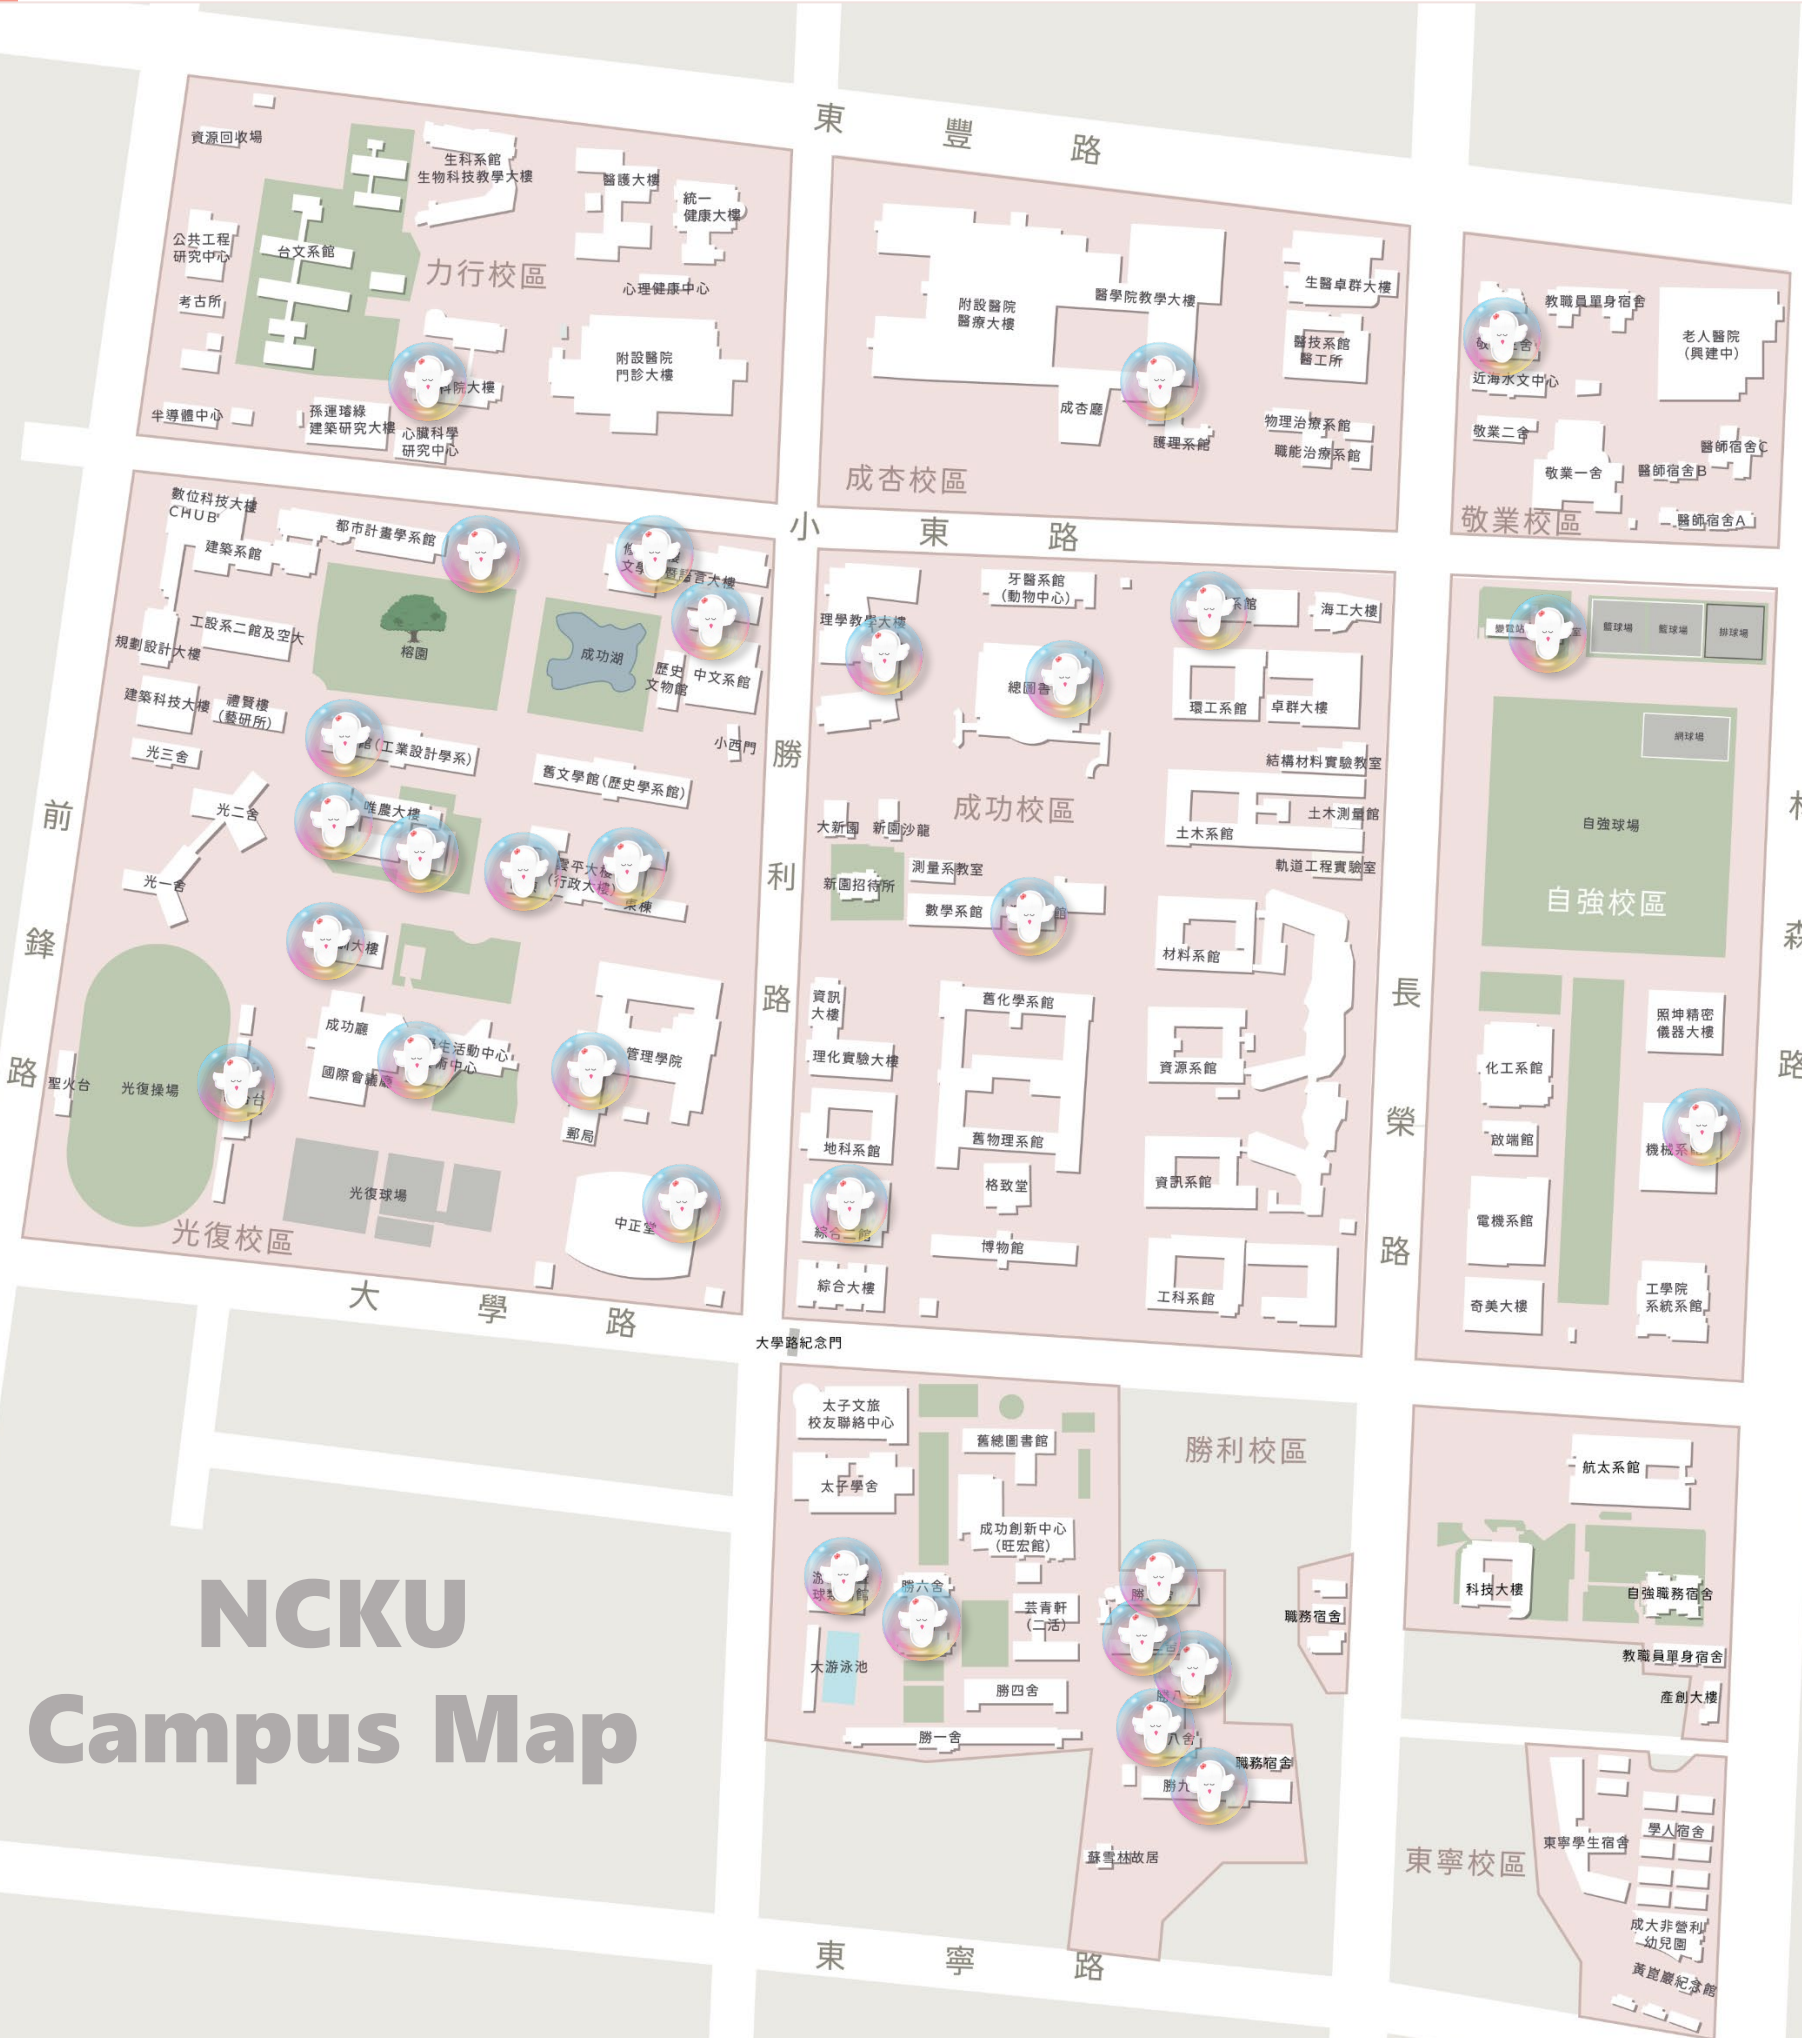

國立成功大學衛生棉（紙）機設置位置圖

2025.01.13

校區	地點
光復	活動中心1樓廁所
	光復田徑場司令台下
	軍訓大樓1樓
	中正堂性別友善廁所
	唯農大樓東側1樓及西側1樓廁所 共2台
	工設系（大成館）西側1樓廁所
	雲平大樓東棟1樓及6樓女廁 共2台
	雲平大樓西棟1樓廁所
	會計系2樓廁所
	中文系B1性別友善廁所
成功	修齊大樓1樓廁所
	榕園北側性別友善廁所
	綜合二館1樓廁所
	測量系館1樓廁所
	理學大樓2樓性別友善廁所
	水利系館4樓性別友善廁所
	總圖書館一樓
勝利	體育新館性別友善廁所
	勝二舍、勝三舍、勝六舍南棟 共3台
	勝八舍南北棟、勝九舍 共3台
自強	機械系館1樓
	器材室西南角性別友善廁所
敬業	敬三舍B1
成杏	醫學院1樓
力行	社科院1樓

國立成功大學 校本部平面圖

台南火車站

Locations of Sanitary Pad (Tissue) Vending Machine in NCKU

2025.01.13

Campus	Location
Kuang-Fu Campus	Student Activity Center 1F Restroom
	Underneath the Commander's Stand at Kuang-Fu Sports Field
	Military Training Bldg. 1F
	Chung Cheng Gym All Gender Restroom
	East Side and West Side of Wei-Nong Bldg. 1F Restroom, total 2 Units
	West Side of Industrial Design Dept. 1F Restroom
	East Side of Yun-Ping Bldg. 1 F & 6F Lady's Room, total 2 Units
	West Side of Yun-Ping Bldg. 1F Restroom
	Accountancy Bldg. 2F Restroom
	Chinese Literature Bldg. B1 All Gender Restroom
Cheng-Kung Campus	Hsiu-Chi Bldg. 1F Restroom
	North Side of Banyan Garden All Gender Restroom
	Multi-Purpose Bldg. No.2 1F Restroom
	Geomatics Bldg. 1F Restroom
	Science Bldg. 2F All Gender Restroom
	Hydraulic and Ocean Engineering Bldg. 4F All Gender Restroom
	Main Library 1F
Sheng-Li Campus	Sheng-Li Sports Center All Gender Restroom
	Sheng-Li Student Dorm No.2, No.3 and South Side of No.6, total 3 Units
	Sheng-Li Student Dorm No. 9, South and North Side of No.8, total 3 Units
Tze-Chiang Campus	Mechanical Engineering Bldg. 1F
Ching-Yeh Campus	Southwest Corner of Equipment Room All Gender Restroom
Cheng-Hsing Campus	Ching-Yeh Student Dorm No.3 B1
Li-Hsing Campus	College of Medicine. 1F
Li-Hsing Campus	College of Social Sciences. 1F

NCKU Campus Map